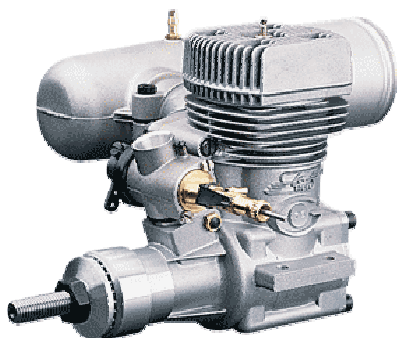

Super Tigre Engines

Long standing glow fuel favorite
Light weight with good power output
Over stock discount on all Supre Tiger motors
on the shelf...

20% Off